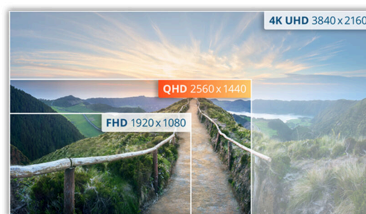

### QHD Resolution

With 2560 x 1440 resolution, Quad HD (QHD) offers superior picture quality and sharp imagery that reveals the finest details. The widescreen 16:9 aspect ratio provides plenty of space to spread out and work, plus allows you to enjoy games or movies in their original size.