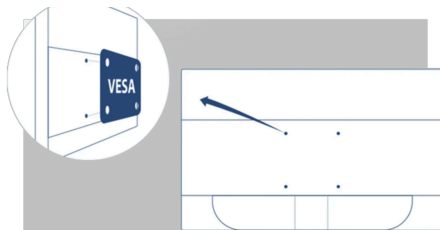

Vesa Mount

AOC's Ergo Base stands bring versatility, sturdiness and ease of use in one package. But do you still want to use your wall mount or multi-monitor setup using desk mounts? VESA mounts bring you the uppermost flexibility. Upside-down, in pivot mode, on top of each other, attach your monitor wherever you want using 3rd party mounts and stands thanks to the VESA mount option.