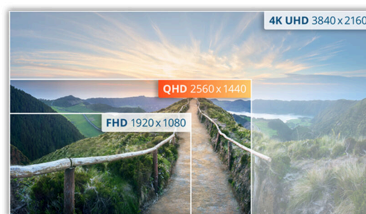

QHD Resolution

With 2560 x 1440 resolution, Quad HD (QHD) offers superior picture quality and sharp imagery that reveals the finest details. The widescreen 16:9 aspect ratio provides plenty of space to spread out and work, plus allows you to enjoy games or movies in their original size.

DISPLAY INFORMATION	
Screen size (inch)	27,0
Flat / Curved	Flat
Curvature Radius	Flat
Panel treatment	Antiglare (AG)
Pixel Pitch (mm)	0,2331
Panel resolution	2560x1440
Aspect ratio	16:9
Panel type	IPS
Backlight type	WLED
Max Refresh rate	75 Hz
Response time GtG	4 ms
Static contrast ratio	1000:1
Dynamic contrast ratio	MEGA DCR
Viewing angle (CR10)	178/178
Display colours	16.7 Million
Brightness in nits	300 cd/m ²
Local Dimming Zones	Global Dimming