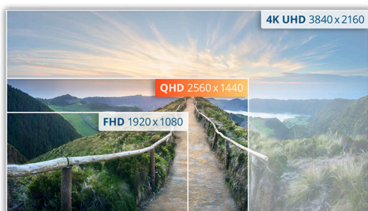

## 27" QHD Monitor

The Q27B2S2 is a three-side frameless monitor equipped with a 27" IPS panel with QHD resolution for an amazing viewing experience. IPS panel ensures an excellent viewing experience with lifelike yet brilliant and accurate colours. Whether editing photos, videos, or watching movies, QHD (2560 x 1440) gives you clarity and quality. Flicker-free technology and Low Blue Mode also prevent you from the harmful radiation during working hours.

### QHD Resolution

With 2560 x 1440 resolution, Quad HD (QHD) offers superior picture quality and sharp imagery that reveals the finest details. The widescreen 16:9 aspect ratio provides plenty of space to spread out and work, plus allows you to enjoy games or movies in their original size.