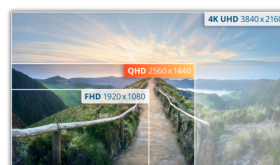

## 3-side frameless 23.8" IPS monitor with stunning colors and eye-friendly technology

The Q24V4EA delivers QHD resolution in a 3-sides frameless and flat 23.8" IPS display. It features Adaptive Sync and 75Hz refresh rate and eye-friendly technologies like Flicker-Free and Low Blue Light.

### QHD Resolution

With 2560 x 1440 resolution, Quad HD (QHD) offers superior picture quality and sharp imagery that reveals the finest details. The widescreen 16:9 aspect ratio provides plenty of space to spread out and work, plus allows you to enjoy games or movies in their original size.