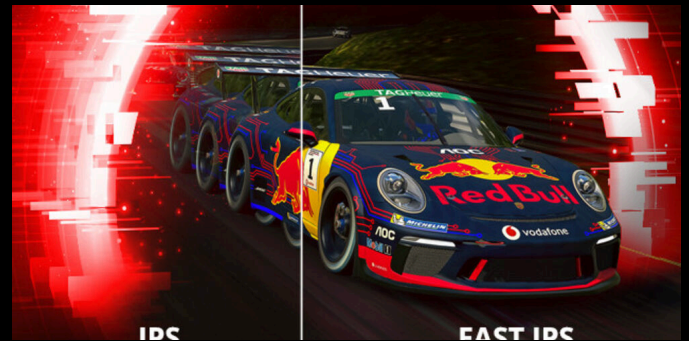

QHD RESOLUTION

With 2560 x 1440 resolution, Quad HD (QHD) offers superior picture quality and sharp imagery that reveals the finest details. The widescreen 16:9 aspect ratio provides plenty of space to spread out and work, plus allows you to enjoy games or movies in their original size.