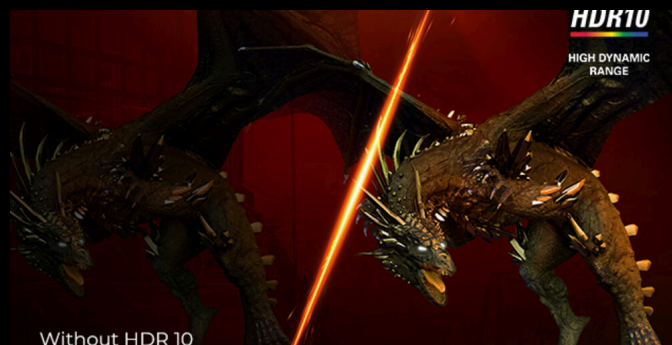

ADAPTIVE SYNC

Adaptive Sync aligns your monitor's vertical refresh rate with the frame rate delivered by your GPU, making your gameplay and casual gaming experience even more fluid by eliminating stuttering, tearing and judder. This feature is also useful when enjoying videos and other visual media, for a smoother entertainment.