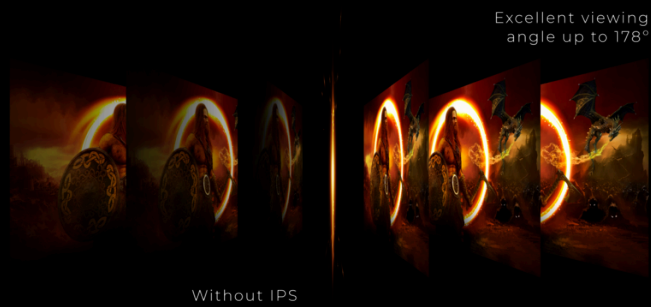

IPS PANEL

IPS panel ensures an excellent viewing experience with lifelike yet brilliant and accurate colours. Colours look consistent no matter from which angle you look at the display

165HZ REFRESH RATE

A 165Hz refresh rate, well over twice the industry standard of 60Hz, makes games run smooth as silk. Realize the potential in your graphics card. Forget screen tearing and forget motion blur. Feel your reflexes become one with the action. Never look back.