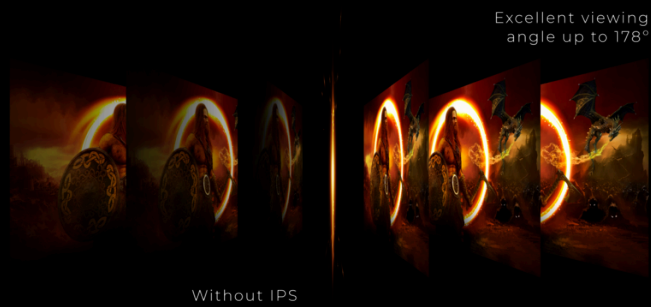

ADJUSTABLE
STAND

Q24G2AE/BK is a model suitable for all users who demand high performance. It boasts QHD resolution, low input lag and a wide color gamut combined with a height-adjustable stand. The refresh rate of 165 Hz, the fast response time of 1 ms MPRT and the support of Adaptive Sync technology of the Q24G2A/BK monitor eliminate image tearing and stuttering.

- **QHD Resolution**
- **IPS Panel**
- **165Hz Refresh Rate**
- **Minimal bezel distraction for the ultimate battle station**
- **Height adjustable Stand**
- **GMENU**

QHD RESOLUTION

With 2560 x 1440 resolution, Quad HD (QHD) offers superior picture quality and sharp imagery that reveals the finest details. The widescreen 16:9 aspect ratio provides plenty of space to spread out and work, plus allows you to enjoy games or movies in their original size.

QHD 2560 x 1440

IPS PANEL

IPS panel ensures an excellent viewing experience with lifelike yet brilliant and accurate colours. Colours look consistent no matter from which angle you look at the display

165HZ REFRESH RATE

MINIMAL BEZEL DISTRACTION FOR THE ULTIMATE BATTLE STATION

Expand your view with multiple monitor set-up. The narrow border and frameless design offer the minimal bezel distraction for the ultimate battle station.