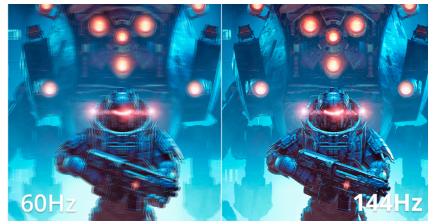

144Hz Refresh Rate

Equip yourself with twice the frame rate of other monitors and say goodbye to image stuttering and blurry motion. With a 144Hz refresh rate every frame is rendered sharply and in smooth succession, so you can line up your shots accurately and appreciate high speed races in all their glory.