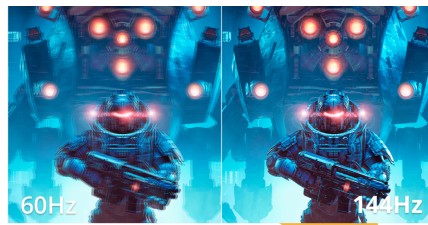

144Hz Refresh Rate

Equip yourself with twice the frame rate of other monitors and say goodbye to image stuttering and blurry motion. With a 144Hz refresh rate every frame is rendered sharply and in smooth succession, so you can line up your shots accurately and appreciate high speed races in all their glory.