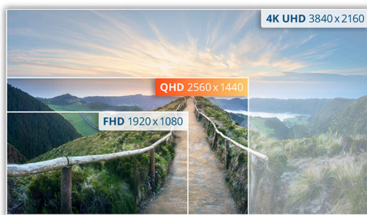

23.8" QHD Monitor

The Q24B35 delivers immersive clarity with a 23.8" IPS panel and QHD resolution up to 2560 × 1040 @ 120Hz via DisplayPort or HDMI. Designed for speed and precision, it features a 1ms MPRT response time, Game Mode, and MBR for ultra-smooth, blur-free visuals. Flicker-Free and Low Blue Mode technologies reduce eye strain during long sessions, while the VESA-compatible design offers flexible mounting options. Whether you're enjoying entertainment, working, or multitasking, the Q24B35 combines sharp detail, vibrant color, and seamless performance to elevate your setup. ...

Features

QHD Resolution

With 2560 x 1440 resolution, Quad HD (QHD) offers superior picture quality and sharp imagery that reveals the finest details. The widescreen 16:9 aspect ratio provides plenty of space to spread out and work, plus allows you to enjoy games or movies in their original size.