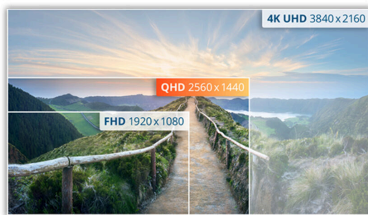

23.8" QHD Monitor

The Q24B35 delivers immersive clarity with a 23.8" IPS panel and QHD resolution up to 2560 × 1040 @ 120Hz via DisplayPort or HDMI. Designed for speed and precision, it features a 1ms MPRT response time, Game Mode, and MBR for ultra-smooth, blur-free visuals. Flicker-Free and Low Blue Mode technologies reduce eye strain during long sessions, while the VESA-compatible design offers flexible mounting options. Whether you're enjoying entertainment, working, or multitasking, the Q24B35 combines sharp detail, vibrant color, and seamless performance to elevate your setup. ...

Features

QHD Resolution

With 2560 x 1440 resolution, Quad HD (QHD) offers superior picture quality and sharp imagery that reveals the finest details. The widescreen 16:9 aspect ratio provides plenty of space to spread out and work, plus allows you to enjoy games or movies in their original size.

IPS Panel

IPS panel ensures an excellent viewing experience with lifelike yet brilliant and accurate colours. Colours look consistent no matter from which angle you look at the display

120Hz Refresh Rate