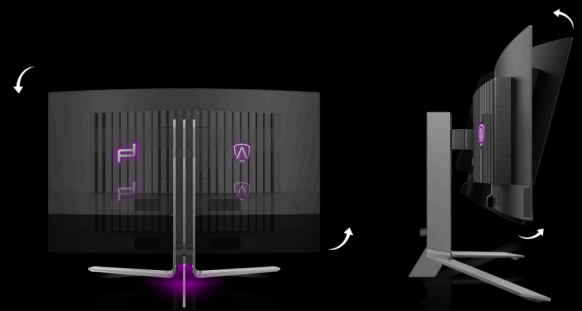

AGON
BY AOC

DESIGNED TO STAND ANY CHALLENGE

POWERED BY
PD34

Step into a new realm of performance with the PD34, a 34-inch WQHD (21:9) curved monitor, crafted in collaboration with Porsche Design, features cutting-edge QD-OLED technology for unmatched color precision and profound contrasts. With a blazing-fast 240Hz refresh rate and HDR TrueBlack 400, every detail comes alive with stunning clarity and vibrant visuals, perfect for both gaming and creative work. Equipped with a comprehensive connectivity suite including USB-C, KVM, and HDMI 2.1, along with a versatile USB hub and an ergonomic stand for optimal comfort, the PD34 offers the ultimate in convenience and productivity. Backed by a 3-year burn-in warranty, the Porsche Design PD34 is your gateway to exceptional performance, style and sophistication.

- **ERGONOMIC DESIGN**
- **GMENU**
- **Wide QHD (WQHD) Resolution**
- **WIDE COLOR GAMUT**
- **KVM**
- **Connectivity**

ERGONOMIC DESIGN

Ergonomic stand to maintain comfort and prevent strain during long gaming sessions. It offers a wide range of motion and easy height, tilt, and swivel adjustments, accommodating the proper ergonomics and your personal preferences.

GMENU

AOC G-Menu is a free tool that you can install on your PC to have complete customization paired with maximum convenience.

WIDE QHD (WQHD) RESOLUTION

With 3440 x 1440 resolution, Wide Quad HD (WQHD) offers superior picture quality and crisp imagery that reveals every detail. The widescreen 21:9 aspect ratio is perfect for watching movies in an expansive format or immersing yourself in the latest game, plus it offers more space when it's time to work. True 8-bit color provides a broad color palette for vibrant, natural-looking images.

CABINET INFORMATION

Bezel Colour (front)	Black, Silver
Cabinet colour (backside)	Black
Cabinet finishing (backside)	Matt
Removable stand	Yes
Speaker power	8W x 2 + DTS
Kensington Lock	Yes
Vesa wallmount	100x100