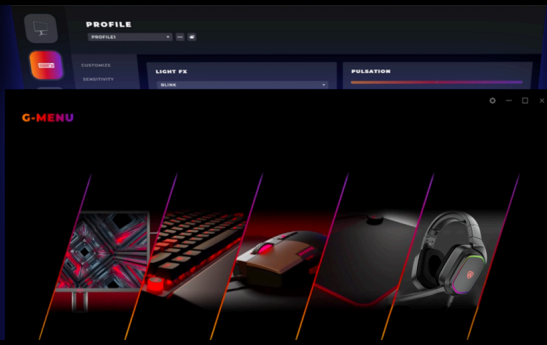

AGON
BY AOC

DESIGNED TO STAND ANY CHALLENGE

POWERED BY
PD34

Step into a new realm of performance with the PD34, a 34-inch WQHD (21:9) curved monitor, crafted in collaboration with Porsche Design, features cutting-edge QD-OLED technology for unmatched color precision and profound contrasts. With a blazing-fast 240Hz refresh rate and HDR TrueBlack 400, every detail comes alive with stunning clarity and vibrant visuals, perfect for both gaming and creative work. Equipped with a comprehensive connectivity suite including USB-C, KVM, and HDMI 2.1, along with a versatile USB hub and an ergonomic stand for optimal comfort, the PD34 offers the ultimate in convenience and productivity. Backed by a 3-year burn-in warranty, the Porsche Design PD34 is your gateway to exceptional performance, style and sophistication.

- **ERGONOMIC DESIGN**
- **GMENU**
- **Wide QHD (WQHD) Resolution**
- **WIDE COLOR GAMUT**
- **KVM**
- **Connectivity**

ERGONOMIC DESIGN

Ergonomic stand to maintain comfort and prevent strain during long gaming sessions. It offers a wide range of motion and easy height, tilt, and swivel adjustments, accommodating the proper ergonomics and your personal preferences.

GMENU

AOC G-Menu is a free tool that you can install on your PC to have complete customization paired with maximum convenience.

WIDE QHD (WQHD) RESOLUTION

With 3440 x 1440 resolution, Wide Quad HD (WQHD) offers superior picture quality and crisp imagery that reveals every detail. The widescreen 21:9 aspect ratio is perfect for watching movies in an expansive format or immersing yourself in the latest game, plus it offers more space when it's time to work. True 8-bit color provides a broad color palette for vibrant, natural-looking images.