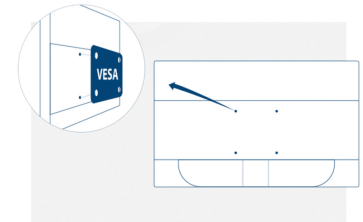

Vesa Mount

AOC's Ergo Base stands bring versatility, sturdiness and ease of use in one package. But do you still want to use your wall mount or multi-monitor setup using desk mounts? VESA mounts bring you the uppermost flexibility. Upside-down, in pivot mode, on top of each other, attach your monitor wherever you want using 3rd party mounts and stands thanks to the VESA mount option.