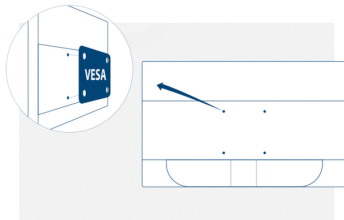

IPS-панель

VA Panels (Vertical Alignment) display deeper blacks and a high contrast for extra vivid and bright images.

Kensington Lock

Kensington Lock is an anti-theft system, comprising a metal-reinforced hole in the body of the respective device, to use with a metal cable secured with a key/lock system. Kensington locks enable you to secure your AOC monitor during a LAN event, an organisation, or wherever you carry it.