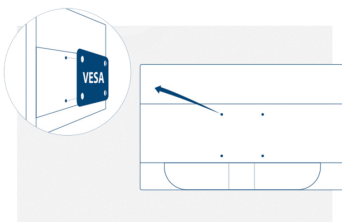

VA Panel

VA Panels (Vertical Alignment) display deeper blacks and a high contrast for extra vivid and bright images.

Kensington Lock

Kensington Lock is an anti-theft system, comprising a metal-reinforced hole in the body of the respective device, to use with a metal cable secured with a key/lock system. Kensington locks enable you to secure your AOC monitor during a LAN event, an organisation, or wherever you carry it.

Vesa Mount

AOC's Ergo Base stands bring versatility, sturdiness and ease of use in one package. But do you still want to use your wall mount or multi-monitor setup using desk mounts? VESA mounts bring you the uppermost flexibility. Upside-down, in pivot mode, on top of each other, attach your monitor wherever you want using 3rd party mounts and stands thanks to the VESA mount option.

GENERAL	
Model Name	M2470SWD2
Channel	B2C
Product line	Basic-line
Design family	70 ID
Launch date (ETA)	12/30/2014
EAN	4038986144957

DISPLAY INFORMATION	
Screen size (inch)	23,6
Screen size (cm)	59,944
Flat / Curved	Flat
Display hardness	3H
Pixel Pitch (mm)	0,2715
Panel resolution	1920x1080
Aspect ratio	16:9
Panel type	MVA
Backlight type	WLED
Max Refresh rate	60 Hz
Response time GtG	5 ms
Static contrast ratio	3000:1
Dynamic contrast ratio	50M:1
Viewing angle (CR10)	178/178
Display colours	16.7 Million
Brightness in nits	250 cd/m ²