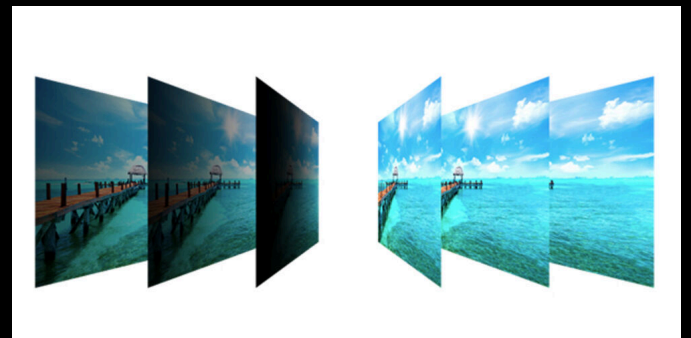

AGON
BY AOC

POWERED BY
I2490VXQ

Introducing AOC's 90V series' simple and convenient I2490VXQ display – featuring a compact 23.8" screen with Full HD (1920 x 1080) resolution, a frameless design, VESA mount compatibility, and top-tier eye protection through Flicker Free and AOC Low Blue Mode. Low Blue Mode filters harmful short-wave blue light at a variety of levels to suit different scenarios. Suitable for any home or office.

- **IPS** 廣視角面板
- 淨藍光功能 有效減少藍光
- 護眼的不閃屏技術
- **Clear Vision** 提升畫面清晰度
- 螢幕顯示設定 輕鬆調整
- 內建分割桌面軟體 **Screen+**

IPS 廣視角面板

可視角度達到178°，讓使用者在任何角度觀看均呈現清新亮麗且完整的畫面，同時展現色彩一致性，以實際原色呈現逼真鮮活的畫面。

淨藍光功能 有效減少藍光

長時間接觸藍光可能會導致眼睛疲勞、睡眠障礙或頭痛，淨藍光功能藉由控制色溫，有效減少有害的藍光光波。

DISPLAY INFORMATION

Screen size (inch)	23.8
Pixel Pitch (mm)	0.2745
Panel resolution	1920x1080
Aspect ratio	16:9
Max Refresh rate	60 Hz
Response time GtG	5 ms
Static contrast ratio	1000:1
Dynamic contrast ratio	20M:1
Viewing angle (CR10)	178/178
Display colours	16.7 Million
Brightness in nits	250 cd/m ²