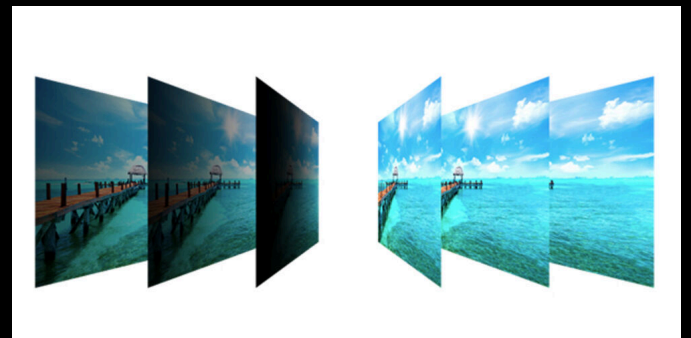

AGON
BY AOC

POWERED BY
I2490VXQ

Introducing AOC's 90V series' simple and convenient I2490VXQ display – featuring a compact 23.8" screen with Full HD (1920 x 1080) resolution, a frameless design, VESA mount compatibility, and top-tier eye protection through Flicker Free and AOC Low Blue Mode. Low Blue Mode filters harmful short-wave blue light at a variety of levels to suit different scenarios. Suitable for any home or office.

- **IPS 廣視角面板**
- **淨藍光功能 有效減少藍光**
- **護眼的不閃屏技術**
- **Clear Vision 提升畫面清晰度**
- **螢幕顯示設定 輕鬆調整**
- **內建分割桌面軟體 Screen+**

IPS 廣視角面板

可視角度達到178°，讓使用者在任何角度觀看均呈現清新亮麗且完整的畫面，同時展現色彩一致性，以實際原色呈現逼真鮮活的畫面。

淨藍光功能 有效減少藍光

長時間接觸藍光可能會導致眼睛疲勞、睡眠障礙或頭痛，淨藍光功能藉由控制色溫，有效減少有害的藍光光波。

DISPLAY INFORMATION

Screen size (inch)	23.8
Pixel Pitch (mm)	0.2745
Panel resolution	1920x1080
Aspect ratio	16:9
Max Refresh rate	60 Hz
Response time GtG	5 ms
Static contrast ratio	1000:1
Dynamic contrast ratio	20M:1
Viewing angle (CR10)	178/178
Display colours	16.7 Million
Brightness in nits	250 cd/m ²