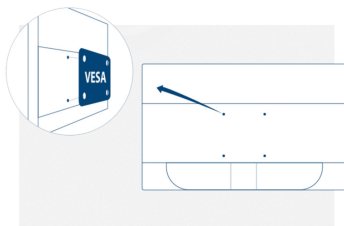

Kensington Lock

Kensington Lock is an anti-theft system, comprising a metal-reinforced hole in the body of the respective device, to use with a metal cable secured with a key/lock system. Kensington locks enable you to secure your AOC monitor during a LAN event, an organisation, or wherever you carry it.

GENERAL	
Model Name	I2480SX
Channel	B2C
Product line	Basic-line
Design family	80 ID
Launch date (ETA)	12/28/2014
EAN	4038986145336

DISPLAY INFORMATION	
Screen size (inch)	23,8
Screen size (cm)	60,452
Flat / Curved	Flat
Display hardness	3H
Pixel Pitch (mm)	0,2745
Panel resolution	1920x1080
Aspect ratio	16:9
Panel type	IPS
Backlight type	WLED
Max Refresh rate	60 Hz
Response time GtG	5 ms
Static contrast ratio	1000:1
Dynamic contrast ratio	20M:1
Viewing angle (CR10)	178/178
Display colours	16.7 Million
Brightness in nits	250 cd/m ²