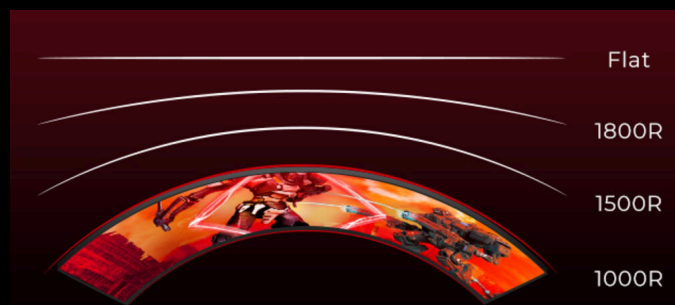

38.5吋專業電競顯示器

POWERED BY

G3908VWXA

The massive 38.5" Full HD (1980 x 1080) G3908VWXA promises powerful performance and excitement for all gamers both casual and professional alike - it is designed with key gaming features like Adaptive Sync technology to eliminate screen tear, a pro-gaming standard 144Hz refresh rate for ultra fluid movement, AOC Game Mode for quick adjustment of pre-designed monitor setups for different genres, and more. Also keeps your eyes protected during long gaming sessions with Low Blue Mode and Flicker Free technology.

- **Adaptive Sync** 告別撕裂卡頓
- **1500R** 曲率
- **VA** 廣視角面板
- 享受高性能的躍進
- **Game Color** 技術
- **Shadow Control** 技術

ADAPTIVE SYNC 告別撕裂卡頓

同步處理 GPU 與顯示器間的訊號，就緒時才會顯示影格內容；提供順暢的視覺體驗，不會再有畫面撕裂或間斷的情況。

1500R 曲率

曲面螢幕更貼近眼球，讓視覺更加立體生動，創造更身歷其境的觀看體驗。