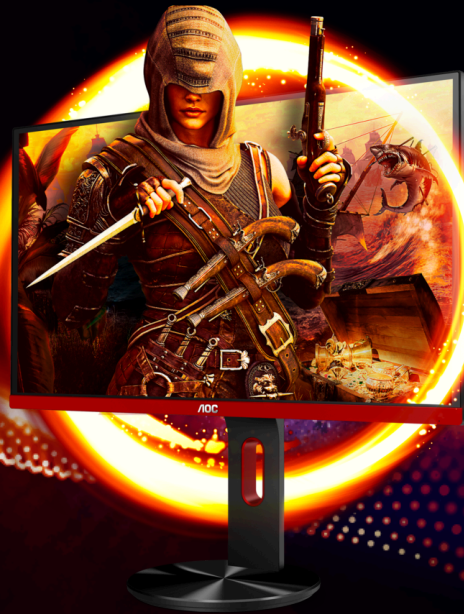

AGON
BY AOC

EVERY MILLISECOND
MATTERS

POWERED BY
G2590PX

AMD
FreeSync
Premium

NVIDIA
G-SYNC

SHADOW
CONTROL

It is fast! 144 Hz refresh rate coupled with 1 ms response time and FreeSync Premium support. 24.5" display in Full HD on a sleek, 3-sides frameless design, supported by ergonomic stand plus USB hub.

FHD RESOLUTION

Want to watch a Blu-ray movie in full quality, enjoy games in high resolution or read crisp text in office applications? Thanks to its Full HD resolution of 1920 x 1080 pixels, this monitor lets you do just that. Whatever you are viewing, with Full HD it will be displayed in rich detail without requiring a high-end graphics card or consuming a lot of your system's resources.