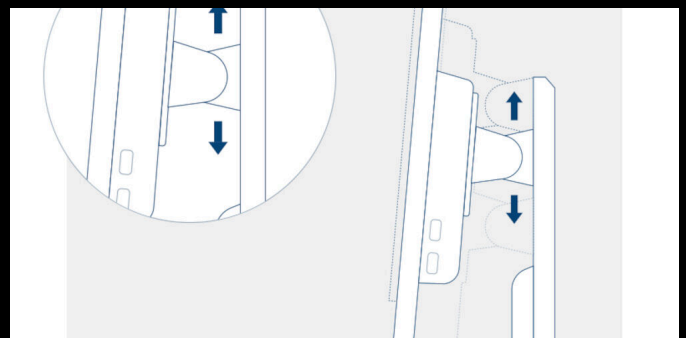

HEIGHT ADJUSTABLE STAND

Raise or lower the screen to suit each individual's height and seating preferences. The easy-to-adjust stand ensures hours of comfort.