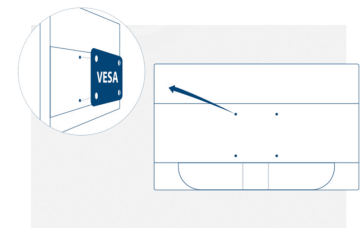

Kensington Lock

Kensington Lock is an anti-theft system, comprising a metal-reinforced hole in the body of the respective device, to use with a metal cable secured with a key/lock system. Kensington locks enable you to secure your AOC monitor during a LAN event, an organisation, or wherever you carry it.