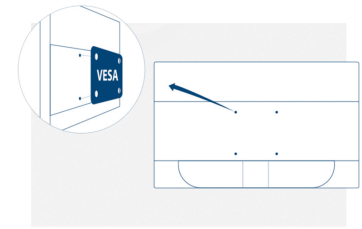

Kensington Lock

Kensington Lock is an anti-theft system, comprising a metal-reinforced hole in the body of the respective device, to use with a metal cable secured with a key/lock system. Kensington locks enable you to secure your AOC monitor during a LAN event, an organisation, or wherever you carry it.