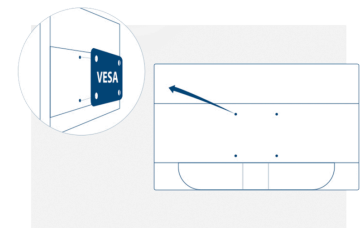

Vesa Mount

AOC's Ergo Base stands bring versatility, sturdiness and ease of use in one package. But do you still want to use your wall mount or multi-monitor setup using desk mounts? VESA mounts bring you the uppermost flexibility. Upside-down, in pivot mode, on top of each other, attach your monitor wherever you want using 3rd party mounts and stands thanks to the VESA mount option.

HDMI

HDMI (High-Definition Multimedia Interface) is supported by the current gaming consoles, current GPUs, set-top boxes, supporting the HDCP digital content protection system. HDMI 1.3-1.4b versions support up to 144 Hz refresh rate@1080p and 75 Hz@1440p, while HDMI 2.0-2.0b versions support 240Hz@1080p, 144Hz@1440p and 60 Hz@2160p (4K).