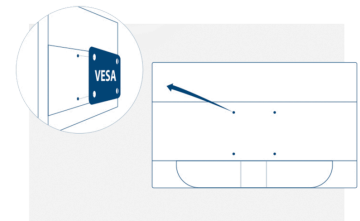

Vesa Mount

AOC's Ergo Base stands bring versatility, sturdiness and ease of use in one package. But do you still want to use your wall mount or multi-monitor setup using desk mounts? VESA mounts bring you the uppermost flexibility. Upside-down, in pivot mode, on top of each other, attach your monitor wherever you want using 3rd party mounts and stands thanks to the VESA mount option.