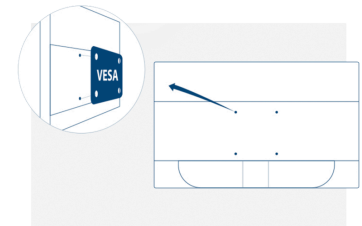

Kensington Lock

Kensington Lock is an anti-theft system, comprising a metal-reinforced hole in the body of the respective device, to use with a metal cable secured with a key/lock system. Kensington locks enable you to secure your AOC monitor during a LAN event, an organisation, or wherever you carry it.