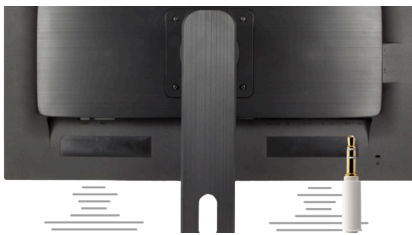

Особливості

Акустичні системи

Вбудовані динаміки дозволяють легко спілкуватися з родиною, друзями та колегами. Для перегляду фільмів, музики, ігор та іншого ви отримаєте якісне звучання без клопоту підключення зовнішніх колонок.

HDMI

HDMI (High-Definition Multimedia Interface) підтримується сучасними ігровими консолями, актуальними графічними процесорами та ТВ-приставками й сумісний із системою захисту цифрового контенту HDCP. Версії HDMI 1.3–1.4b підтримують частоту оновлення до 144 Гц при 1080p та 75 Гц при 1440p, тоді як версії HDMI 2.0–2.0b забезпечують 240 Гц при 1080p, 144 Гц при 1440p та 60 Гц при 2160p (4K).