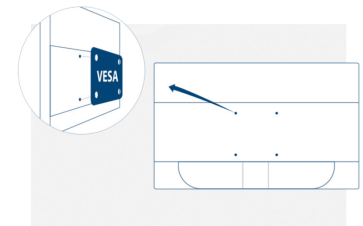

Kensington Lock

Kensington Lock is an anti-theft system, comprising a metal-reinforced hole in the body of the respective device, to use with a metal cable secured with a key/lock system. Kensington locks enable you to secure your AOC monitor during a LAN event, an organisation, or wherever you carry it.