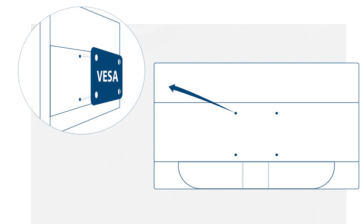

Kensington Lock

Kensington Lock is an anti-theft system, comprising a metal-reinforced hole in the body of the respective device, to use with a metal cable secured with a key/lock system. Kensington locks enable you to secure your AOC monitor during a LAN event, an organisation, or wherever you carry it.

GENERAL	
Model Name	E2470SWH
Channel	B2C
Product line	Basic-line
Design family	70 ID
Launch date (ETA)	8/28/2015
EAN	4038986145350

DISPLAY INFORMATION	
Screen size (inch)	23,6
Screen size (cm)	59,944
Flat / Curved	Flat
Display hardness	3H
Pixel Pitch (mm)	0,2715
Panel resolution	1920x1080
Aspect ratio	16:9
Panel type	TN
Backlight type	WLED
Max Refresh rate	60 Hz
Response time GtG	1 ms
Static contrast ratio	1000:1
Dynamic contrast ratio	100M:1
Viewing angle (CR10)	170/160
Display colours	16.7 Million
Brightness in nits	250 cd/m ²