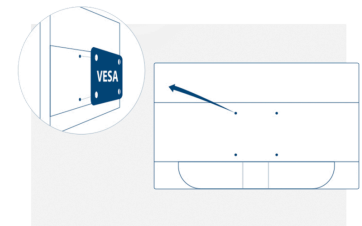

Kensington Lock

Kensington Lock is an anti-theft system, comprising a metal-reinforced hole in the body of the respective device, to use with a metal cable secured with a key/lock system. Kensington locks enable you to secure your AOC monitor during a LAN event, an organisation, or wherever you carry it.

Vesa Mount

AOC's Ergo Base stands bring versatility, sturdiness and ease of use in one package. But do you still want to use your wall mount or multi-monitor setup using desk mounts? VESA mounts bring you the uppermost flexibility. Upside-down, in pivot mode, on top of each other, attach your monitor wherever you want using 3rd party mounts and stands thanks to the VESA mount option.