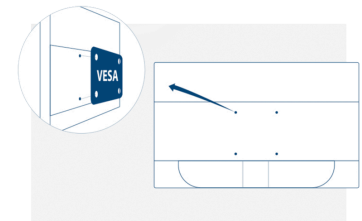

Vesa Mount

AOC's Ergo Base stands bring versatility, sturdiness and ease of use in one package. But do you still want to use your wall mount or multi-monitor setup using desk mounts? VESA mounts bring you the uppermost flexibility. Upside-down, in pivot mode, on top of each other, attach your monitor wherever you want using 3rd party mounts and stands thanks to the VESA mount option.