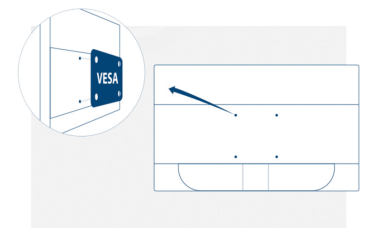

Kensington Lock

Kensington Lock is an anti-theft system, comprising a metal-reinforced hole in the body of the respective device, to use with a metal cable secured with a key/lock system. Kensington locks enable you to secure your AOC monitor during a LAN event, an organisation, or wherever you carry it.