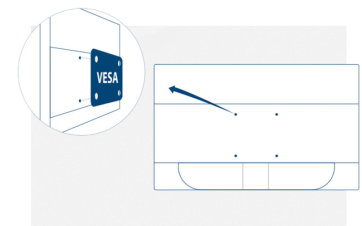

Kensington Lock

Kensington Lock is an anti-theft system, comprising a metal-reinforced hole in the body of the respective device, to use with a metal cable secured with a key/lock system. Kensington locks enable you to secure your AOC monitor during a LAN event, an organisation, or wherever you carry it.