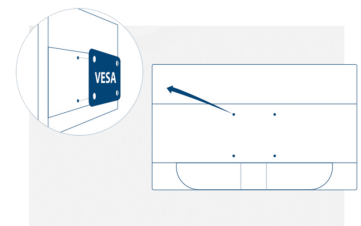

Kensington Lock

Kensington Lock is an anti-theft system, comprising a metal-reinforced hole in the body of the respective device, to use with a metal cable secured with a key/lock system. Kensington locks enable you to secure your AOC monitor during a LAN event, an organisation, or wherever you carry it.