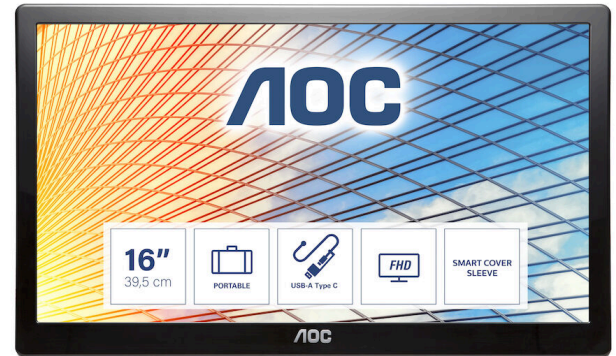

Portable USB-powered monitor with foldable stand

Get the ultimate convenience and portability with this USB-powered monitor that connects to your laptop or PC with a single cable. Easily rotate from portrait to landscape with the foldable stand.

USB monitor 3.0

Discover the freedom and flexibility of AOC's myConnect USB monitors. A single USB cable connects your laptop to the display, completely eliminating the need for extra media cables and a power supply. The USB cable transfers data to the screen, plus acts as an energy-efficient power source. For work or play, these monitors offer optimal portability. Besides ultra-easy connectivity, the innovative stand offers you a variety of viewing options.

Flexi-Stand

The monitor has a foldable flexi-stand for viewing in landscape or portrait mode. Landscape mode is ideal for video conferences, presentations and Excel sheets, while the Portrait mode conveniently gives you an easy vertical view of your instant messaging program, or sidebars such as search results.

Auto-Pivot

Change the orientation of the monitor to automatically align screen content (included AOC i-Menu software needed to activate).

VESA Wall Mount Compatible

The monitor comes with VESA Mount Compliant feature, allowing you to easily mount the monitor to any wall.