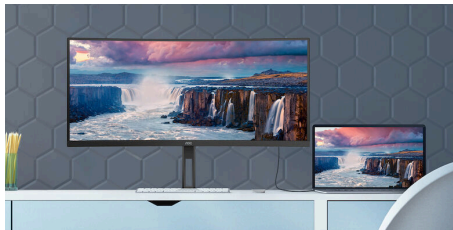

Features

USB-C Docking

Simplify the connections with one cable only. The USB-C connection provides DisplayPort Alternate Mode for transferring high-resolution video signals from a notebook to the monitor while simultaneously charging the notebook's battery from the monitor with USB power delivery.