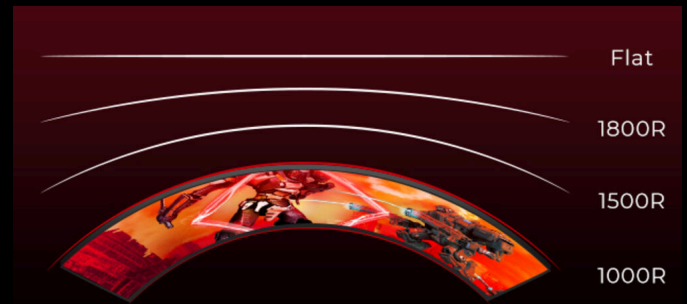

VESA CERTIFIED DISPLAYHDR™ 400

Even the lowest level of High Dynamic Range (HDR) feature poses a significant upgrade to common monitors. The peak luminance of 400 cd/m² enables your display to hone the picture quality with a manifold colour spectrum and more diverse contrast. The VESA-certificate ensures richness of detail and realistic portrayals of game and film worlds.

ADAPTIVE SYNC

Adaptive Sync aligns your monitor's vertical refresh rate with the frame rate delivered by your GPU, making your gameplay and casual gaming experience even more fluid by eliminating stuttering, tearing and judder. This feature is also useful when enjoying videos and other visual media, for a smoother entertainment.