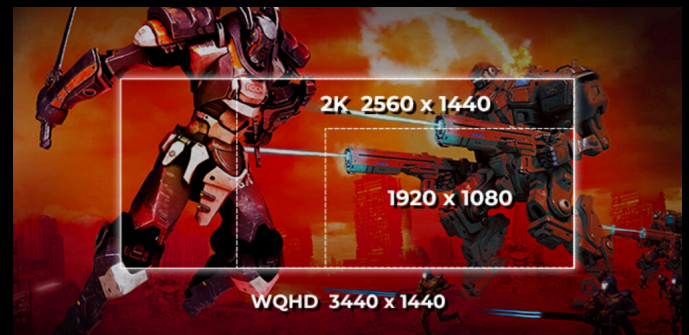

UNLEASH YOUR
POTENTIAL

POWERED BY
CU34G4Z/75

Take your gaming to the next level with the CU34G4Z 34" WQHD curved monitor. Enjoy ultra-smooth gameplay with a 240Hz refresh rate and 1ms GtG response time. The 1500R curved Fast VA panel provides immersive visuals, while HDR400 enhances color and contrast. Equipped with an ergonomic stand, USB hub, and G-Menu software for customizable settings, this monitor is designed for gamers who demand precision and comfort.

WIDE QHD (WQHD) RESOLUTION

With 3440 x 1440 resolution, Wide Quad HD (WQHD) offers superior picture quality and crisp imagery that reveals every detail. The widescreen 21:9 aspect ratio is perfect for watching movies in an expansive format or immersing yourself in the latest game, plus it offers more space when it's time to work. True 8-bit color provides a broad color palette for vibrant, natural-looking images.