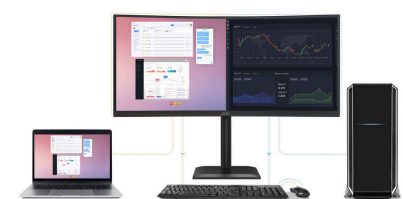

Height adjustable Stand

Raise or lower the screen to suit each individual's height and seating preferences. The easy-to-adjust stand ensures hours of comfort.

Anti-Blue light

AOC has created an innovative solution to protect against the damaging effects of blue light from computer screens. AOC's Anti-Blue Light technology is revolutionary in reducing the intensity and strength of blue light from computer screens while still maintaining true color and clarity.

KVM

Share one single keyboard, mouse and monitor between multiple computers with KVM switch hardware.

GENERAL	
Model Name	CU34E4CV
Brand	AOC
Channel	B2B
Product line	Essential-line
Design family	E4
Launch date (ETA)	9/1/2025
EAN	4038986112864
DISPLAY INFORMATION	
Screen size (inch)	34,0
Screen size (cm)	86,36
Flat / Curved	Curved
Curvature Radius	1500R
Display hardness	3H
Panel treatment	Antiglare (AG)
Pixel Pitch (mm)	0,23175
Pixels per Inch	109,68
Panel resolution	3440x1440
Aspect ratio	21:9
Panel type	VA
Backlight type	WLED
Max Refresh rate	120 Hz
Response time GtG	4 ms
Static contrast ratio	3500:1
Dynamic contrast ratio	50M:1
Viewing angle (CR10)	178/178
Display colours	1.07 Billion
Brightness in nits	350 cd/m ²
Local Dimming Zones	Global Dimming