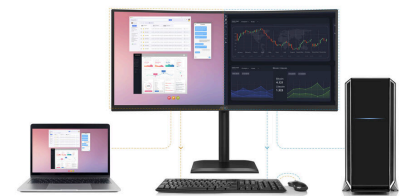

Height adjustable Stand

Raise or lower the screen to suit each individual's height and seating preferences. The easy-to-adjust stand ensures hours of comfort.

Anti-Blue light

AOC has created an innovative solution to protect against the damaging effects of blue light from computer screens. AOC's Anti-Blue Light technology is revolutionary in reducing the intensity and strength of blue light from computer screens while still maintaining true color and clarity.

KVM

Share one single keyboard, mouse and monitor between multiple computers with KVM switch hardware.

GENERAL	
Model Name	CU34E4C
Brand	AOC
Channel	B2B
Product line	Essential-line
Design family	E4
Launch date (ETA)	9/1/2025