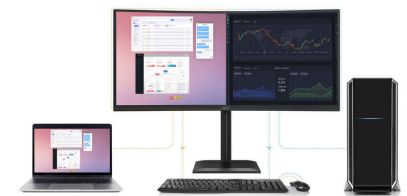

Height adjustable Stand

Raise or lower the screen to suit each individual's height and seating preferences. The easy-to-adjust stand ensures hours of comfort.

Anti-Blue light

AOC has created an innovative solution to protect against the damaging effects of blue light from computer screens. AOC's Anti-Blue Light technology is revolutionary in reducing the intensity and strength of blue light from computer screens while still maintaining true color and clarity.

KVM

Share one single keyboard, mouse and monitor between multiple computers with KVM switch hardware.

GENERAL	
Model Name	CU34E4C
Brand	AOC
Channel	B2B
Product line	Essential-line
Design family	E4
Launch date (ETA)	9/1/2025