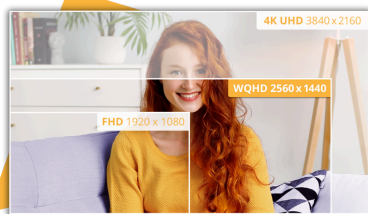

Immersive ultrawide clarity with fluid performance and curved comfort

The CU34B3E elevates your workflow with its expansive 34" WQHD ultrawide display, offering exceptional clarity and a wider field of view for seamless multitasking. Its curved design enhances visual comfort, drawing you deeper into your content. With a fast 120Hz refresh rate and 1ms response time, every motion appears smoother and more responsive —perfect for both productivity and entertainment. Adaptive Sync ensures a tear-free visual experience, making this monitor a versatile addition to any modern workspace.

功能特点

UltraWide QHD 高解析度

WQHD (3440x1440) 超高解析度，提供使用者出色的畫面品質，相較於傳統的16:9比例，21:9具有更寬廣的全景畫面，可同時顯示多個視窗，創造高效的使用情境，桌面就是你的專業工作站。

Adaptive Sync 告別撕裂卡頓

同步處理 GPU 與顯示器間的訊號，就緒時才會顯示影格內容；提供順暢的視覺體驗，不會再有畫面撕裂或間斷的情況。

享受高性能的躍進

憑藉 120Hz 更新率，每一個畫面都清晰且連續地渲染，因此您可以精準地安排您的工作和遊戲，並在任何時刻享受高速。

1500R曲率

曲面螢幕更貼近眼球，讓視覺更加立體生動，創造更身歷其境的觀看體驗。

通用性	
Model Name	CU34B3E
Brand	AOC
Channel	B2C
Product line	Basic-line
Design family	B3
EAN	4038986113250

DISPLAY INFORMATION	
Screen size (inch)	34,0
Screen size (cm)	86,36
Curvature Radius	1500R
Display hardness	3H
Panel resolution	3440x1440
Aspect ratio	21:9
Panel type	VA
Backlight type	WLED
Max Refresh rate	120 Hz
Response time GtG	4 ms
Response time MPRT	1 ms
Static contrast ratio	3500:1
Dynamic contrast ratio	50M:1
Viewing angle (CR10)	178/178
Display colours	16.7 Million
Brightness in nits	300 cd/m ²