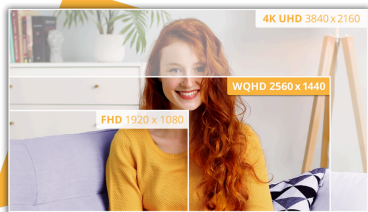

## Immersive ultrawide clarity with fluid performance and curved comfort

The CU34B3E elevates your workflow with its expansive 34" WQHD ultrawide display, offering exceptional clarity and a wider field of view for seamless multitasking. Its curved design enhances visual comfort, drawing you deeper into your content. With a fast 120Hz refresh rate and 1ms response time, every motion appears smoother and more responsive — perfect for both productivity and entertainment. Adaptive Sync ensures a tear-free visual experience, making this monitor a versatile addition to any modern workspace.

### UltraWide QHD 高解析度

WQHD (3440x1440) 超高解析度，提供使用者出色的畫面品質，相較於傳統的16:9比例，21:9具有更寬廣的全景畫面，可同時顯示多個視窗，創造高效的使用情境，桌面就是你的專業工作站。

### 1500R曲率

曲面螢幕更貼近眼球，讓視覺更加立體生動，創造更身歷其境的觀看體驗。

DISPLAY INFORMATION	
Screen size (inch)	34,0
Screen size (cm)	86,36
Curvature Radius	1500R
Display hardness	3H
Pixel Pitch (mm)	0,23175
Panel resolution	3440x1440
Aspect ratio	21:9
Panel type	VA
Backlight type	WLED
Max Refresh rate	120 Hz
Response time GtG	4 ms
Response time MPRT	1 ms
Static contrast ratio	3500:1
Dynamic contrast ratio	50M:1
Viewing angle (CR10)	178/178
Display colours	16.7 Million
Brightness in nits	300 cd/m <sup>2</sup>