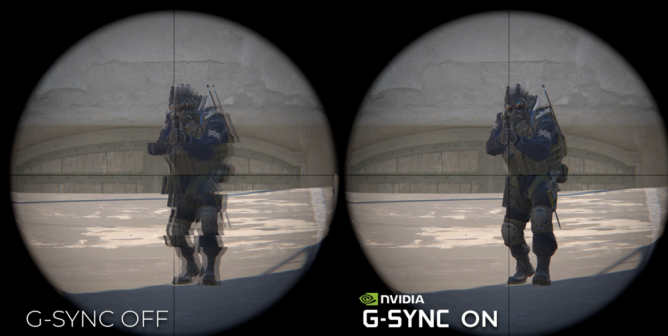

G-SYNC COMPATIBLE 兼容技術

支援NVIDIA認證的 G-Sync Compatible，提供更高品質的可變更新率(VRR)，享受最高水準且無延遲的遊戲體驗。