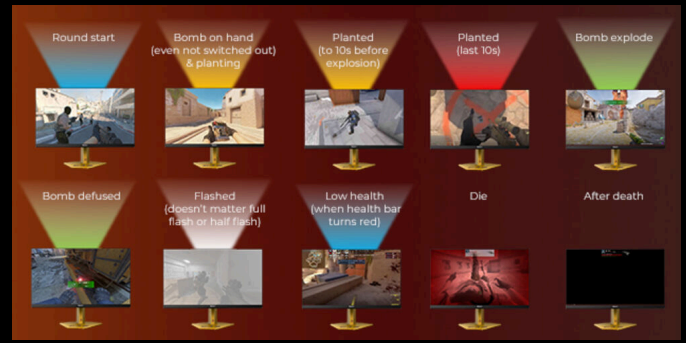

AGON
BY AOC

POWERED BY
CS24A/P/75

Engineered for elite performance in fast-paced titles like Counter-Strike 2, the AGON CS24A/P sets a new standard with a groundbreaking 610Hz refresh rate and 0.3ms response time, delivering unmatched speed and precision. Its Fast TN (E-SPORT TN) panel is built for pro-level clarity, while features like CS Mode and CS Light FX enhance in-game immersion. Gain the upper hand with Sniper Scope and Shadow Control, and enjoy razor-sharp visuals even in motion with MBR Sync/MBR+. Adaptive Sync ensures smooth, tear-free gameplay, while VESA DisplayHDR 400 brings vibrant color and contrast. Designed for endurance, it's flicker-free and easy on the eyes—perfect for long competitive sessions. ...

RGB LIGHT FX

Maximum immersion: our AOC monitors come with special lighting at the back of the device that illuminates your gaming setup in various colours. Choose whatever colour you like, sync it up with your other AOC devices and test the different glowing patterns.

ADAPTIVE SYNC

Adaptive Sync aligns your monitor's vertical refresh rate with the frame rate delivered by your GPU, making your gameplay and casual gaming experience even more fluid by eliminating stuttering, tearing and judder. This feature is also useful when enjoying videos and other visual media, for a smoother entertainment.

LOW INPUT LAG

Unleash your reflexes by switching to the AOC Low Input Lag mode. Forget graphical frills: this mode rewires the monitor in favour of raw response time, giving the ultimate edge in hair trigger stand offs.