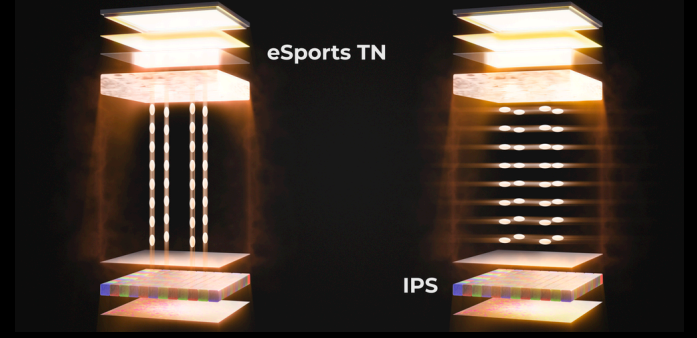

610HZ YENILEME HIZI (OC, 600HZ NATIVE)

AOC'nin 610Hz yenileme hızına (OC, 600Hz native) sahip monitörü ile ultra-akıcı e-spor performansını deneyimleyin. 0,5 ms GTG tepki süresi ile birleşen bu hızlı TN panel, rekabetçi oyunlarda keskin hareket netliği sağlar ve her kareyi önemli kılar.

TN ESPORTS

AOC'nin Fast TN eSports paneli ile rakiplerinizi geride bırakın; 0,5 ms GTG tepki süresi ve 610 Hz'e kadar yüksek yenileme hızlarıyla üstün performans sunar. Net, yırtılmaz görüntülerin ve ultra düşük giriş gecikmesinin keyfini çıkararak eşsiz rekabetçi hassasiyet elde edin.

G-SYNC COMPATIBLE

Yeni nesil NVIDIA ekran kartlarını* bu G-SYNC Compatible monitörle senkronize ederek kusursuz bir görüntü kalitesi elde edin. *G-SYNC Compatible monitörler ile çalışan ekran kartlarının kapsamlı bir listesi için lütfen NVIDIA web sitesini ziyaret edin

DÜŞÜK GİRDİ GECIKMESİ

AOC Düşük Girdi Gecikmesi moduna geçerek reflekslerinizi serbest bırakın. Grafik sorunlarını unutun: Bu mod, monitör bağlantısını ham yanıt süresini iyileştirecek şekilde tekrar kurarak el tetikte bekleyişe son noktayı koyuyor.