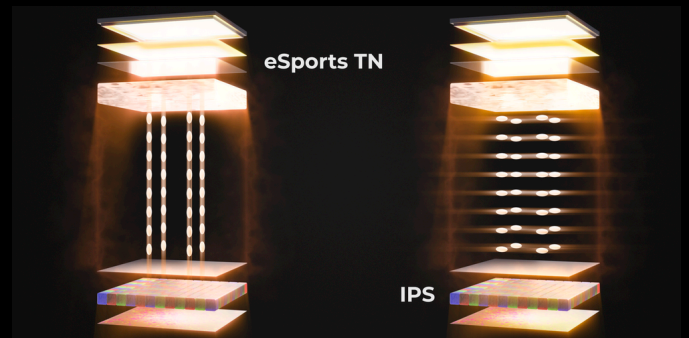

TAXA DE ATUALIZAÇÃO DE 610HZ (OC, 600HZ NATIVA)

Desfrute de desempenho de esports ultra-suave com o monitor AOC com taxa de atualização de 610Hz (OC, 600Hz nativa). Combinado com tempo de resposta GTG de 0,5 ms, este painel Fast TN oferece clareza de movimento extremamente precisa para jogos competitivos, garantindo que cada frame conte.

TN ESPORTS

Domine com o painel Fast TN eSports da AOC, que oferece tempos de resposta GTG ultrarrápidos de 0,5 ms e taxas de atualização elevadas de até 610 Hz. Desfrute de imagens nítidas, sem quebras e com atraso de entrada ultrabaixo para uma precisão competitiva incomparável.