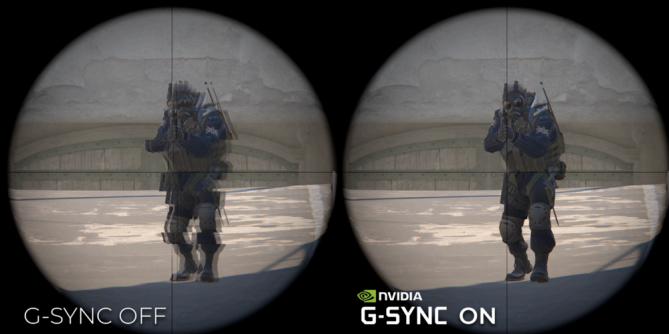

HDR

TAXA DE ATUALIZAÇÃO DE 610HZ (OC, 600HZ NATIVA)

Desfrute de desempenho de esports ultra-suave com o monitor AOC com taxa de atualização de 610Hz (OC, 600Hz nativa). Combinado com tempo de resposta GTG de 0,5 ms, este painel Fast TN oferece clareza de movimento extremamente precisa para jogos competitivos, garantindo que cada frame conte.

TN ESPORTS

Domine com o painel Fast TN eSports da AOC, que oferece tempos de resposta GTG ultrarrápidos de 0,5 ms e taxas de atualização elevadas de até 610 Hz. Desfrute de imagens nítidas, sem quebras e com atraso de entrada ultrabaixo para uma precisão competitiva incomparável.