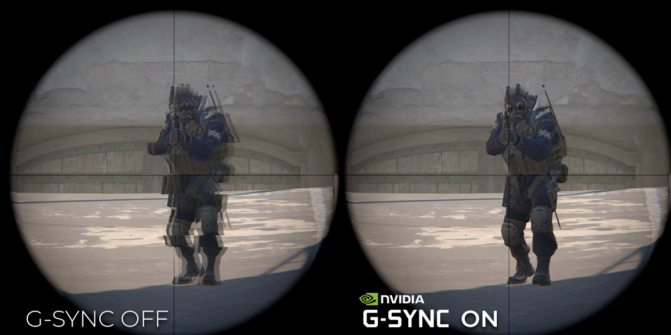

610HZ REFRESH RATE (OC, 600HZ NATIVE)

Experience ultra-smooth esports performance with AOC's 610Hz refresh rate (OC, 600Hz native) monitor. Paired with a 0.5 ms GTG response time, this Fast TN panel delivers razor-sharp motion clarity for competitive gaming, ensuring every frame counts.

TN ESPORTS

Dominate with AOC's Fast TN eSports panel, delivering blazing-fast 0.5 ms GTG response times and high refresh rates up to 610 Hz. Enjoy crisp, tear-free visuals and ultra-low input lag for unrivaled competitive precision.

G-SYNC COMPATIBLE

Enable flawless picture quality by synchronising new generations of NVIDIA graphics cards* with this G-SYNC Compatible monitor. *Please refer to NVIDIA website for the complete list of GPUs working with G-SYNC Compatible monitors