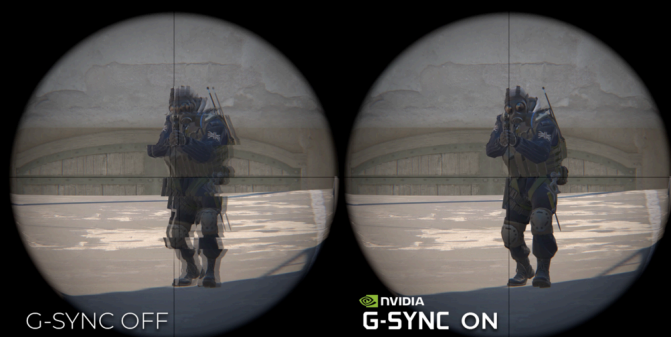

610HZ REFRESH RATE (OC, 600HZ NATIVE)

Experience ultra-smooth esports performance with AOC's 610Hz refresh rate (OC, 600Hz native) monitor. Paired with a 0.5 ms GTG response time, this Fast TN panel delivers razor-sharp motion clarity for competitive gaming, ensuring every frame counts.

TN ESPORTS

Dominate with AOC's Fast TN eSports panel, delivering blazing-fast 0.5 ms GTG response times and high refresh rates up to 610 Hz. Enjoy crisp, tear-free visuals and ultra-low input lag for unrivaled competitive precision.

G-SYNC COMPATIBLE

Enable flawless picture quality by synchronising new generations of NVIDIA graphics cards* with this G-SYNC Compatible monitor. *Please refer to NVIDIA website for the complete list of GPUs working with G-SYNC Compatible monitors