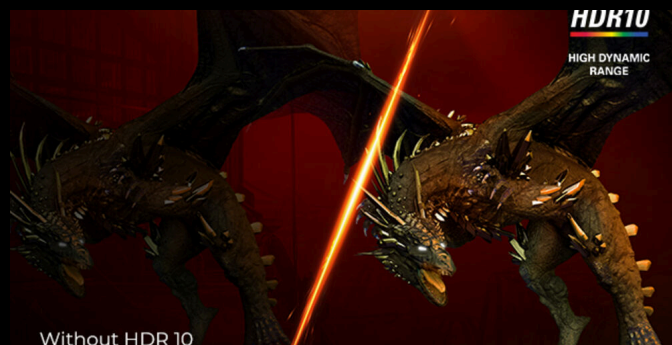

0.5MS MPRT - MOVING PICTURE RESPONSE TIME

MPRT is an acronym for moving picture response time. MPRT technology disables and enables your monitor backlight during picture changes. Through the reduced time a frame is shown on the monitor, "ghosting" and "blurring" effects are reduced, resulting in a smoother, more "fluid" feeling gaming experience.

1000R CURVED

A 1000R radius for gaming monitors is the highest option you can get and comes with several benefits: less eye strain, reduced glare, larger perceived images and higher immersion. Dive deeper into the virtual worlds unfolding around you and enjoy your favourite game with the perfect overview.

FAST VA

Experience the visuals like never before with the AGON BY AOC monitor. Its deep blacks and high contrast ratios make the visuals pop, especially in darker game scenes. The fast VA is not just about visuals, it's about precision. With its fast response times, the action remains fluid and clear, even during the most intense gameplay, leaving you impressed and satisfied. From FPS action games to the immersive worlds of atmospheric RPGs, the AGON by AOC monitor is your gateway to a heightened gaming experience. The monitor's swift performance and rich colors will elevate your gameplay.

LIVE THE GAME AT ITS BEST WITH HDR10

HDR10 is here to enhance picture quality even further, improving the synchronization of your GPU or your console with the monitor. This creates a more realistic, immersive, and smooth gaming experience: You'll feel like stepping in the game, frame by frame.