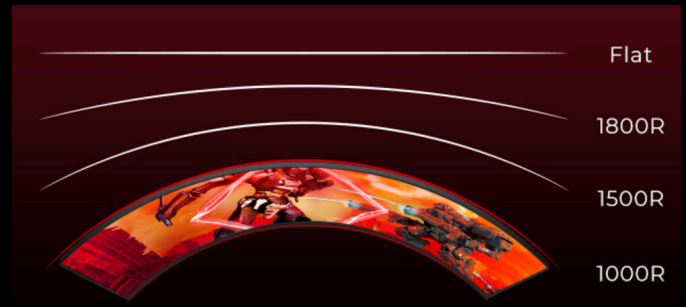

1500R CURVED

Curved design wraps around you putting you at the center of the action and provides an immersive gaming experience.

ADAPTIVE SYNC

Adaptive Sync aligns your monitor's vertical refresh rate with the frame rate delivered by your GPU, making your gameplay and casual gaming experience even more fluid by eliminating stuttering, tearing and judder. This feature is also useful when enjoying videos and other visual media, for a smoother entertainment.

FAST VA

Experience the visuals like never before with the AGON BY AOC monitor. Its deep blacks and high contrast ratios make the visuals pop, especially in darker game scenes. The fast VA is not just about visuals, it's about precision. With its fast response times, the action remains fluid and clear, even during the most intense gameplay, leaving you impressed and satisfied. From FPS action games to the immersive worlds of atmospheric RPGs, the AGON by AOC monitor is your gateway to a heightened gaming experience. The monitor's swift performance and rich colors will elevate your gameplay.