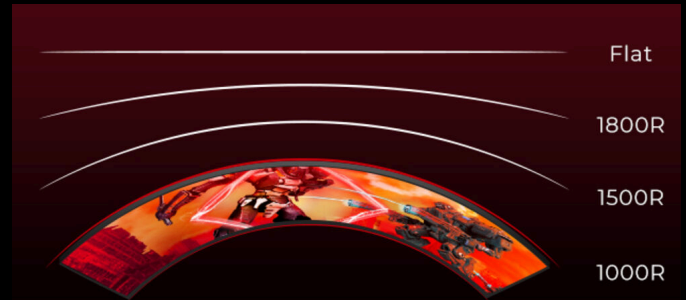

1500R CURVED

Curved design wraps around you putting you at the center of the action and provides an immersive gaming experience.