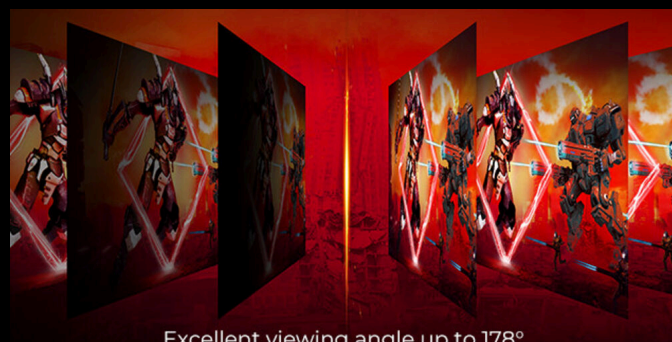

VA PANEL

VA Panels (Vertical Alignment) display deeper blacks and a high contrast for extra vivid and bright images.