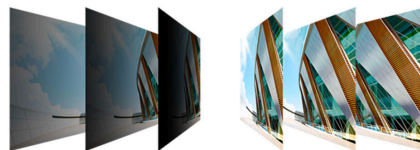

27吋曲面廣視角顯示器

This 27-inch curved display features DisplayPort connectivity, a handy VESA mount and is optimised to ensure eye health (with both FlickerFree Technology and LowBlue Mode). The AOC C27V1Q is built both for work and entertainment. It offers a 1700R curved, frameless 27-inch VA Full HD display with a 75Hz refresh rate and a 4ms response time, all to deliver a more engaging viewing experience to users as they focus on important business projects or immerse in competitive online games.

功能特点

1500R曲率

曲面螢幕更貼近眼球，讓視覺更加立體生動，創造更身歷其境的觀看體驗。

VA 廣視角面板

體驗任何角度觀看均呈現清新亮麗且完整的色彩，呈現色彩一致性和實際原色的逼真鮮活畫面。

四邊超窄邊框設計

四邊超窄邊框的設計提供更舒適的觀看體驗，同時還能節省空間，並適用於多顯示器拼接，提供工作效率及生活品質。

Clear Vision 提升畫面清晰度

通用性	
Model Name	C27V1Q
Brand	AOC
Channel	B2C
Product line	Value-line
Design family	V1
EAN	471 738594 491 6

DISPLAY INFORMATION	
Screen size (inch)	27,0
Pixel Pitch (mm)	0,3114
Panel resolution	1920x1080
Aspect ratio	16:9
Panel type	VA
Max Refresh rate	75 Hz
Response time GtG	4 ms
Static contrast ratio	3000:1
Dynamic contrast ratio	20M:1
Viewing angle (CR10)	178/178
Display colours	16.7 Million
Brightness in nits	250 cd/m ²