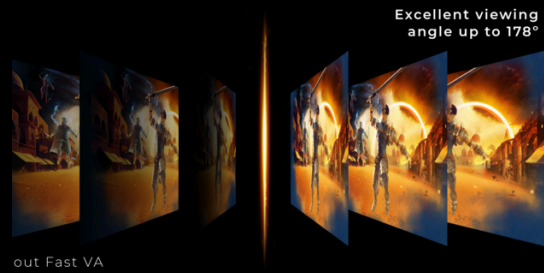

FAST VA

Experience the visuals like never before with the AGON BY AOC monitor. Its deep blacks and high contrast ratios make the visuals pop, especially in darker game scenes. The fast VA is not just about visuals, it's about precision. With its fast response times, the action remains fluid and clear, even during the most intense gameplay, leaving you impressed and satisfied. From FPS action games to the immersive worlds of atmospheric RPGs, the AGON by AOC monitor is your gateway to a heightened gaming experience. The monitor's swift performance and rich colors will elevate your gameplay.

ADAPTIVE SYNC

Adaptive Sync aligns your monitor's vertical refresh rate with the frame rate delivered by your GPU, making your gameplay and casual gaming experience even more fluid by eliminating stuttering, tearing and judder. This feature is also useful when enjoying videos and other visual media, for a smoother entertainment.

LOW INPUT LAG

Unleash your reflexes by switching to the AOC Low Input Lag mode. Forget graphical frills; this mode rewires the monitor in favour of raw response time, giving the ultimate edge in hair trigger stand offs.