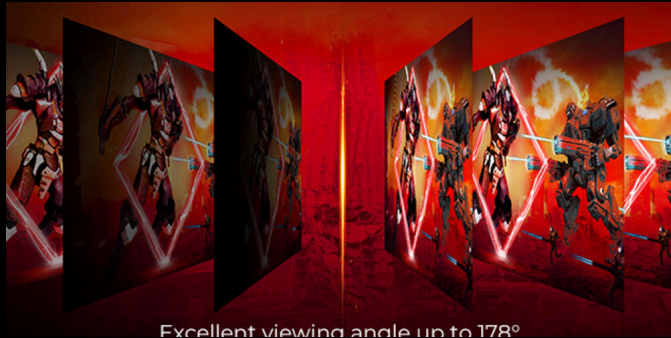

BECOME A GAMING-OPTIMIZED WEAPON FOR YOUR TEAM WITH 280HZ AND 0.3MS

With 280Hz monitors being the standard in professional e-sport tournaments and competitions, embrace team solidarity and enjoy an ultra-smooth experience with the incredible responsive of 280Hz and 0.3ms, honing your sharpness and gaming abilities to the next level, especially where optimal team collaboration is required.

ADAPTIVE SYNC

La synchronisation adaptative aligne la fréquence de rafraîchissement verticale de votre moniteur avec la cadence d'images produite par votre carte graphique, vous assurant un jeu intense ou décontracté encore plus fluide, en éliminant les saccades, les débordements et les distorsions. Cette fonction est également utile lorsque vous regardez des vidéos ou autres supports visuels et apporte un divertissement optimisé.

DALLE VA

La dalle VA offre des noirs plus profonds et un contraste élevé pour des images éclatantes et ultra lumineuses.