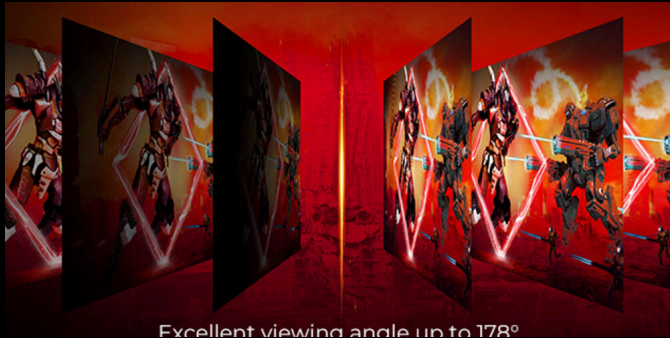

BECOME A GAMING-OPTIMIZED WEAPON FOR YOUR TEAM WITH 280HZ AND 0.3MS

With 280Hz monitors being the standard in professional e-sport tournaments and competitions, embrace team solidarity and enjoy an ultra-smooth experience with the incredible responsive of 280Hz and 0.3ms, honing your sharpness and gaming abilities to the next level, especially where optimal team collaboration is required.

ADAPTIVE SYNC

Adaptive Sync aligns your monitor's vertical refresh rate with the frame rate delivered by your GPU, making your gameplay and casual gaming experience even more fluid by eliminating stuttering, tearing and judder. This feature is also useful when enjoying videos and other visual media, for a smoother entertainment.

VA PANEL

VA Panels (Vertical Alignment) display deeper blacks and a high contrast for extra vivid and bright images.