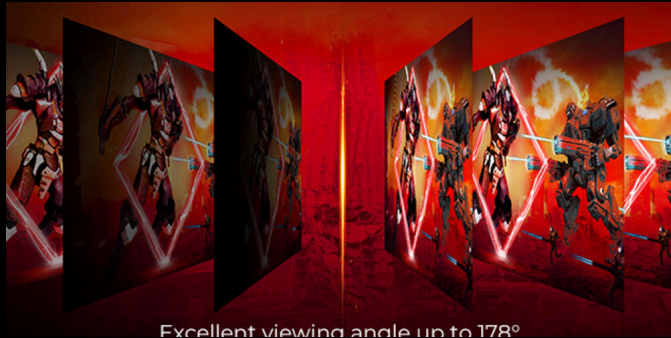

AGON
BY **AOC**

ONLY FOR THE TRUE
VALIANT

POWERED BY
C27G4ZX

The 27" curved monitor is built for speed and immersion, combining FHD visuals, a 280Hz refresh rate, and ultra-fast 0.3ms response time—featuring AMD FreeSync for smoother, tear-free gameplay and Flicker-Free technology for added comfort—delivering a fast and focused gaming experience.

- **1500R Curved**
- **ERGONOMIC DESIGN**
- **Become a Gaming-Optimized Weapon for your Team with 280Hz and 0.3ms**
- **VA Panel**
- **Adaptive sync**
- **HDMI**

1500R CURVED

Curved design wraps around you putting you at the center of the action and provides an immersive gaming experience.

VA PANEL

VA Panels (Vertical Alignment) display deeper blacks and a high contrast for extra vivid and bright images.

ADAPTIVE SYNC

Adaptive Sync aligns your monitor's vertical refresh rate with the frame rate delivered by your GPU, making your gameplay and casual gaming experience even more fluid by eliminating stuttering, tearing and judder. This feature is also useful when enjoying videos and other visual media, for a smoother entertainment.