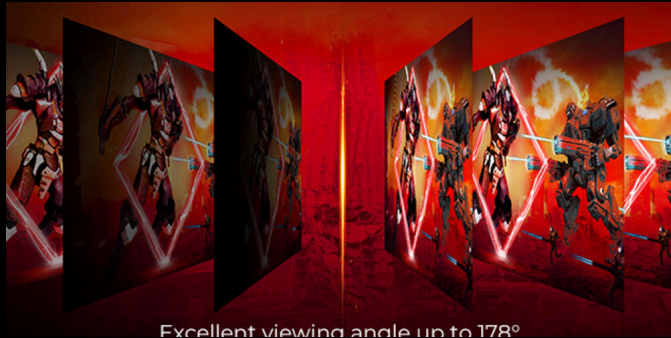

AGON
BY AOC

ONLY FOR THE TRUE
VALIANT

POWERED BY
C27G4ZX

The 27" curved monitor is built for speed and immersion, combining FHD visuals, a 280Hz refresh rate, and ultra-fast 0.3ms response time—featuring AMD FreeSync for smoother, tear-free gameplay and Flicker-Free technology for added comfort—delivering a fast and focused gaming experience.

- **1500R Curved**
- **ERGONOMIC DESIGN**
- **Become a Gaming-Optimized Weapon for your Team with 280Hz and 0.3ms**
- **VA Panel**
- **Adaptive sync**
- **HDMI**

1500R CURVED

Curved design wraps around you putting you at the center of the action and provides an immersive gaming experience.

VA PANEL

VA Panels (Vertical Alignment) display deeper blacks and a high contrast for extra vivid and bright images.

ADAPTIVE SYNC

Adaptive Sync aligns your monitor's vertical refresh rate with the frame rate delivered by your GPU, making your gameplay and casual gaming experience even more fluid by eliminating stuttering, tearing and judder. This feature is also useful when enjoying videos and other visual media, for a smoother entertainment.