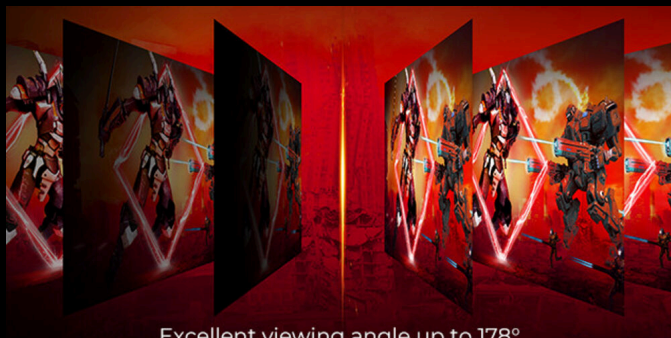

## 1500R CURVED

Curved design wraps around you putting you at the center of the action and provides an immersive gaming experience.

## VA PANEL

VA Panels (Vertical Alignment) display deeper blacks and a high contrast for extra vivid and bright images.