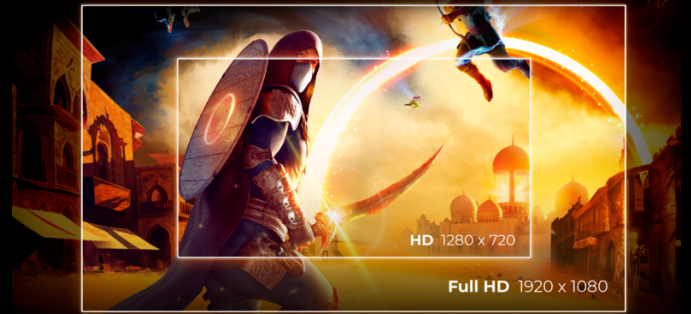

FRAMELESS DESIGN

Besides looking modern and attractive, frameless designs enable seamless multi-monitor setups. Your cursor/windows will not be lost anymore in the dark abyss of bezels, when many displays are placed side by side.